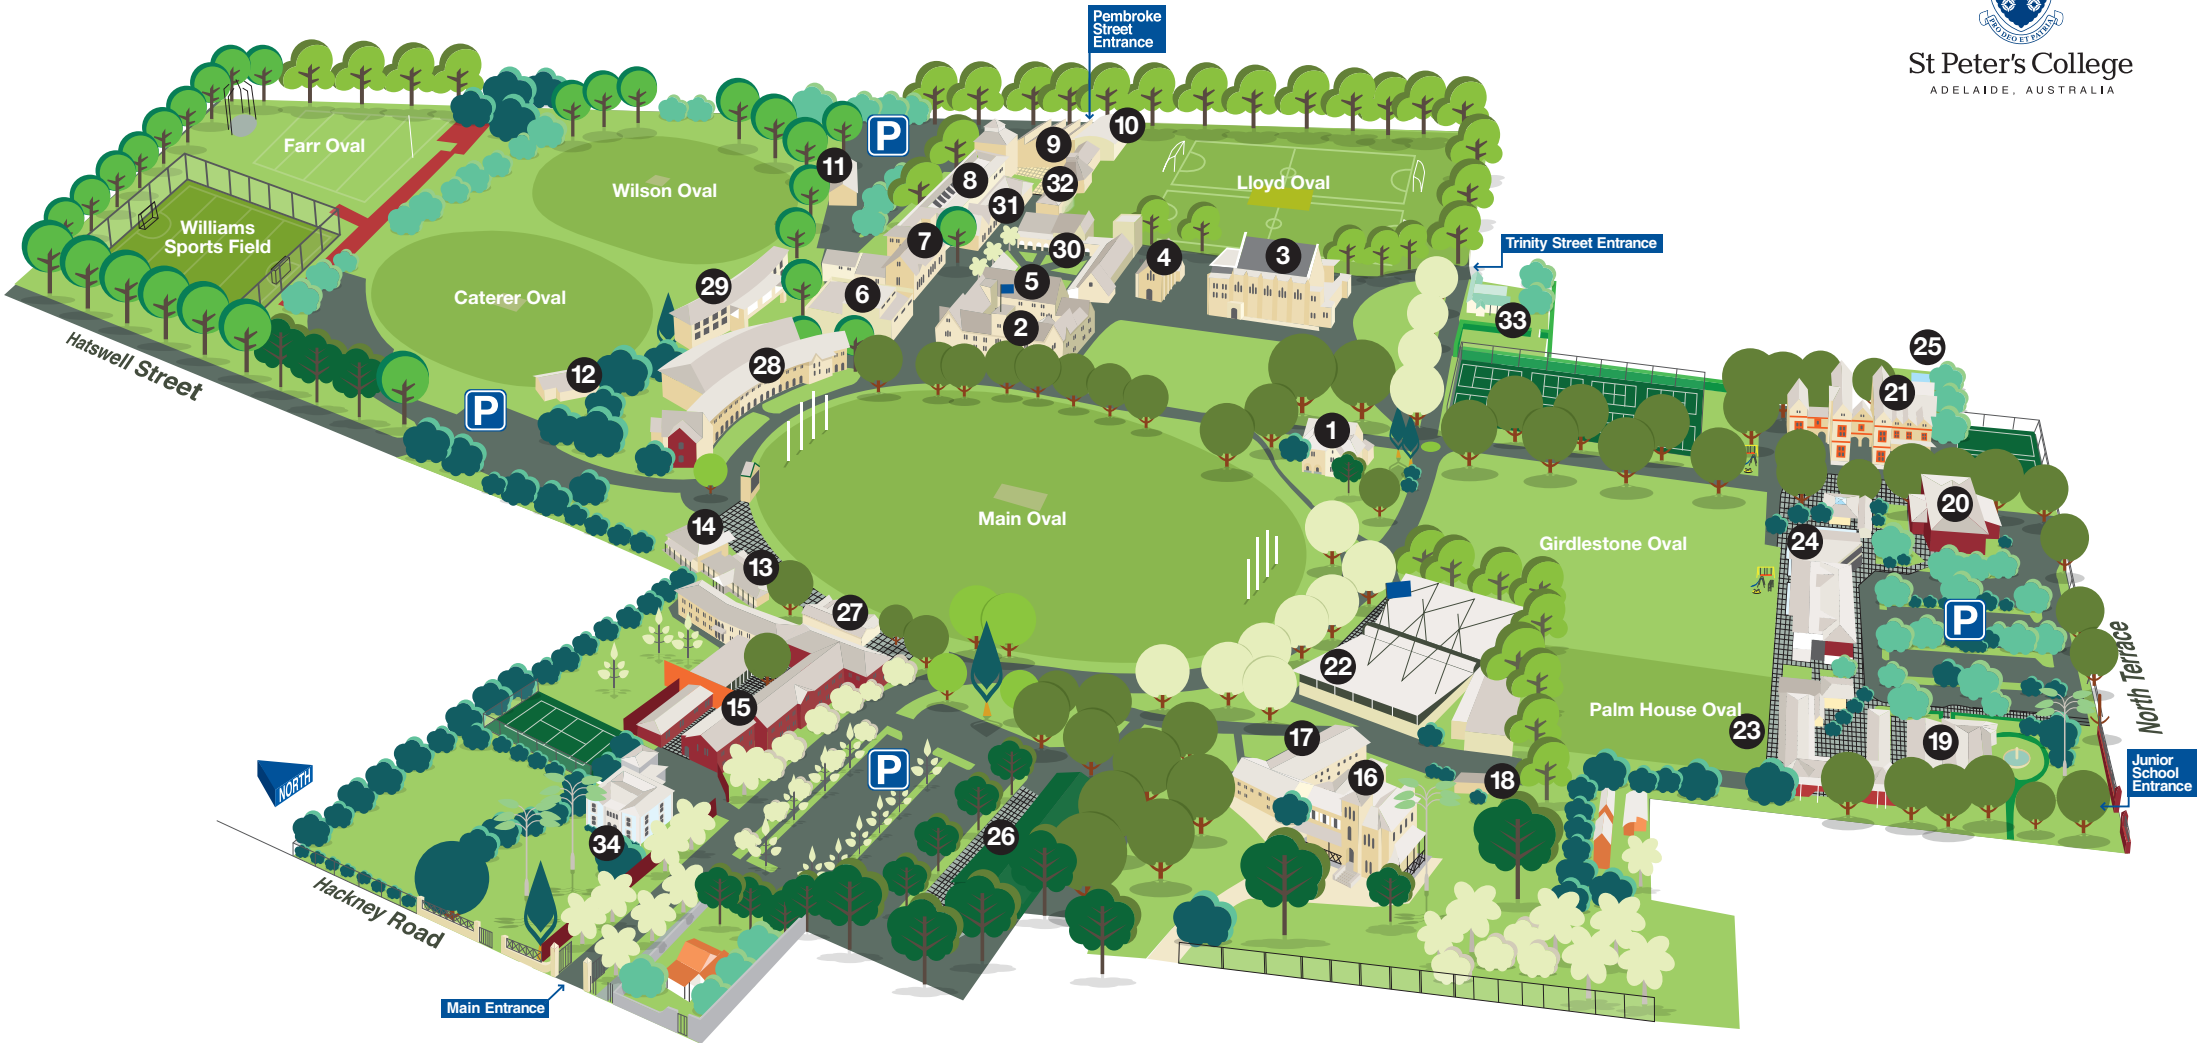

St Peter's College  
ADELAIDE, AUSTRALIA

St Peter's College

St Peters, Adelaide, Australia, 5069

+618 8404 0400

stpeters.sa.edu.au

@SPC\_Adelaide

- |  |                                       |  |                                       |
|--|---------------------------------------|--|---------------------------------------|
| 1. Oval House (visitors and enquiries)                                   | 9. Art and Technology                 | 18. Uniform Shop                               | 27. Nitschke Pavilion                 |
| 2. Old School House / Headmaster's Office (Senior School administration) | 10. Drama                             | 19. Old Palm House (Early Learning Centre)     | 28. Pentreath Building (Middle Years) |
| 3. Memorial Hall   | 11. Maintenance and Grounds Workshops | 20. Junior School Hall                         | 29. Gordon Building                   |
| 4. Chapel  | 12. Brookman Pavilion                 | 21. Shinkfield Building                        | 30. Big Quad                          |
| 5. Big School Room   | 13. Health Centre                     | 22. Burchnall Sports Centre                    | 31. Information Technology            |
| 6. Miller Library  | 14. Tuck Shop                         | 23. New Palm House                             | 32. Senior School Changerooms         |
| 7. Da Costa Dining Hall and Kitchen                                      | 15. Boarding House                    | 24. Bickersteth (Junior School administration) | 33. College House                     |
| 8. Florey Science  | 16. Athelney House                    | 25. Junior School Pool                         | 34. Allen House                       |
|  | 17. Hill Wing Music Centre            | 26. Goat Paddock Shed                          |                                       |