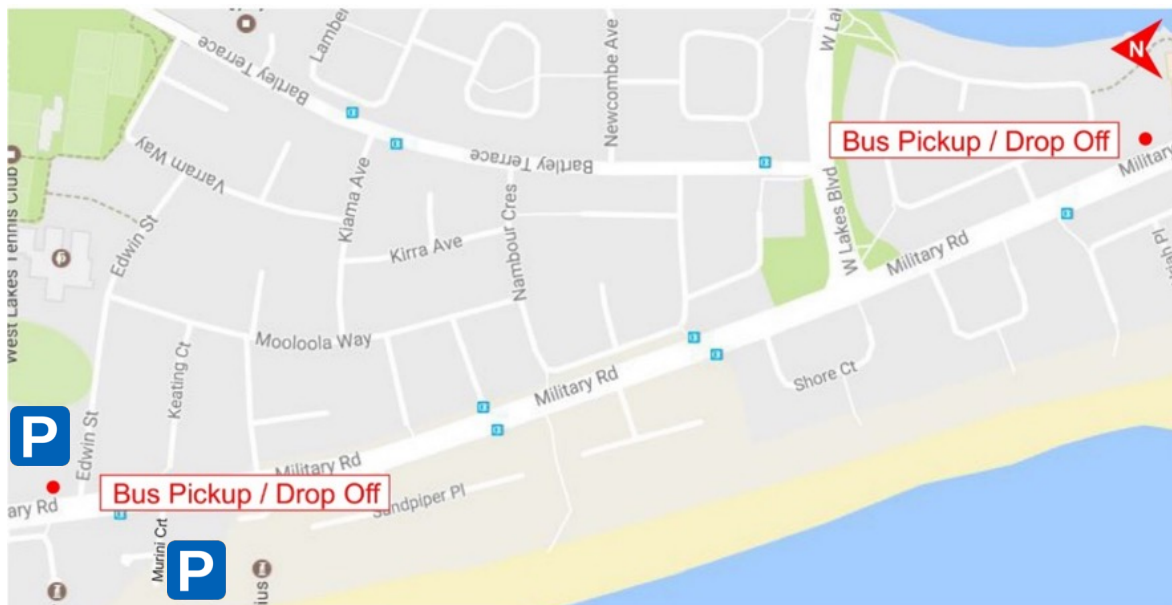

## CAR PARK & SHUTTLE BUS SERVICE

There is LIMITED parking on Military Road and parking is RESTRICTED in side streets.

There is NO parking on Grange Reserve.

Public Car Parks (no charge) are available at:

-  • West Lakes Shore Park corner Military Road & Edwin Street
-  • Mirani Court

A shuttle bus runs continuously from 7.15am to 1.45 pm between The West Lakes Shore Park car park and the Regatta Main Entrance (see below).

Other Public Car Parks (no charge) are located at Towpath Reserve and Tennyson Dunes South (As these parks are within a reasonable walking distance the shuttle bus will not be available)

CARPARKING &  
SHUTTLE BUS  
SERVICE